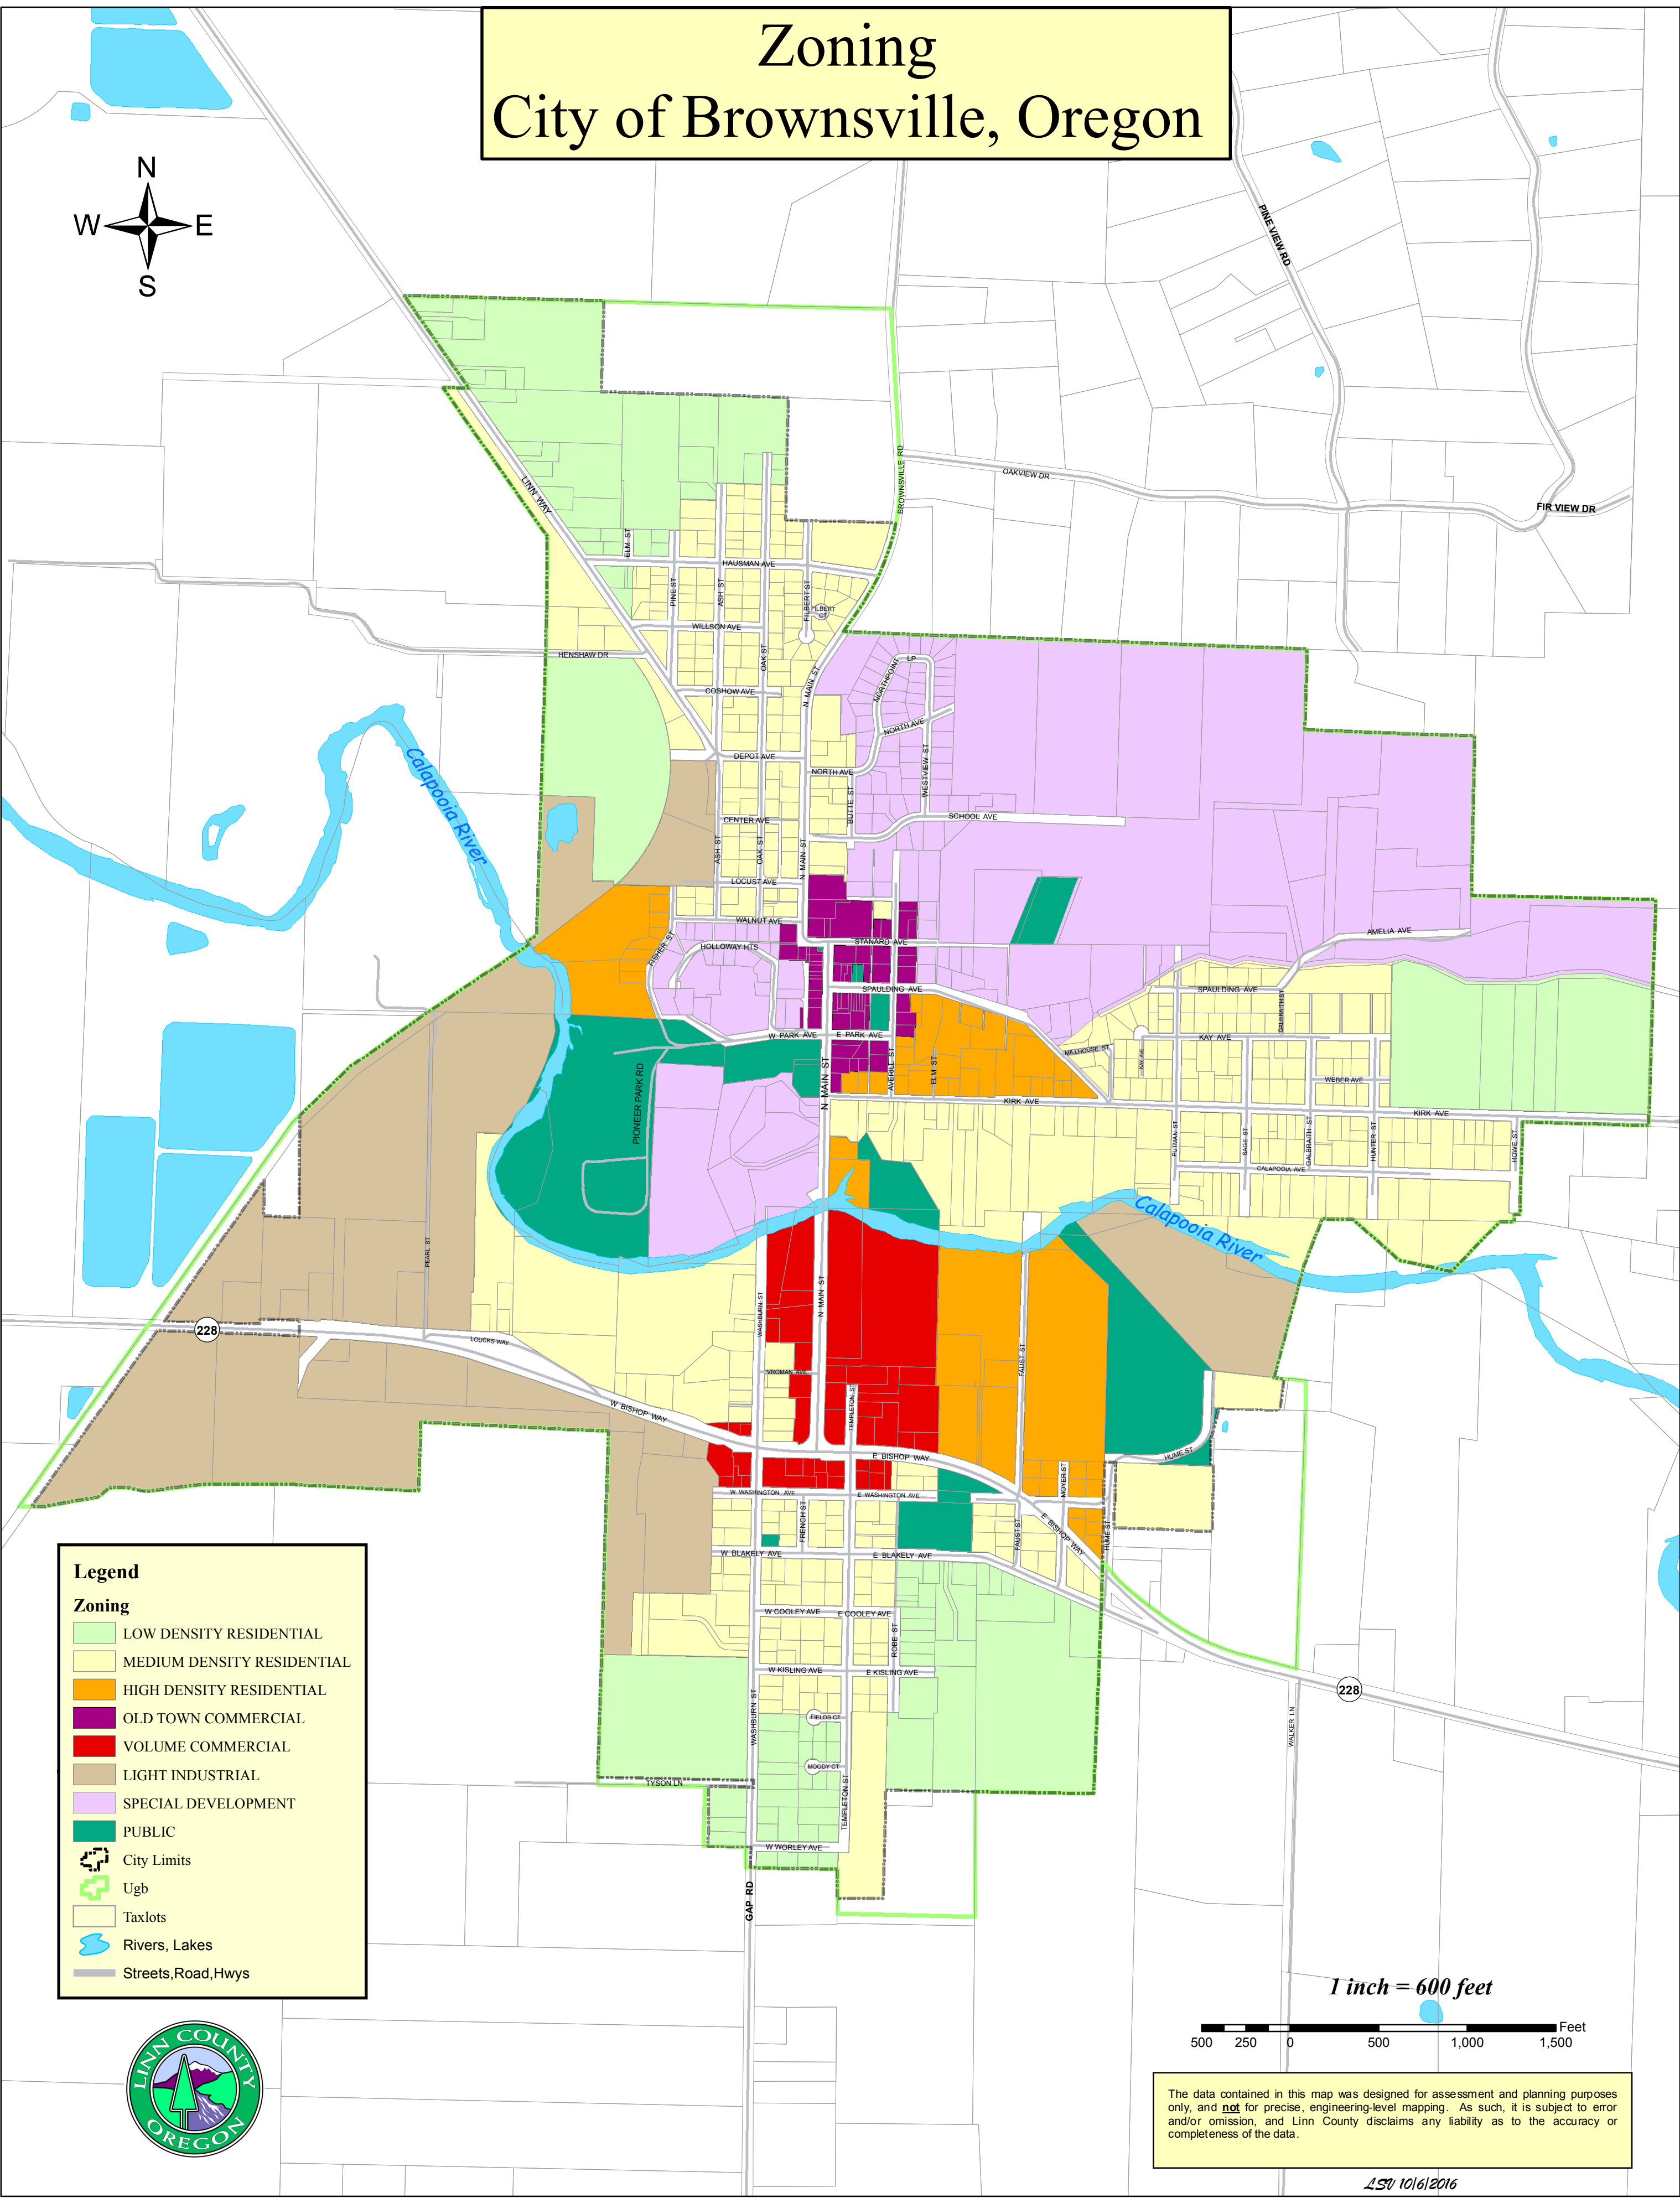

# Zoning City of Brownsville, Oregon

**Legend**

**Zoning**

- LOW DENSITY RESIDENTIAL
- MEDIUM DENSITY RESIDENTIAL
- HIGH DENSITY RESIDENTIAL
- OLD TOWN COMMERCIAL
- VOLUME COMMERCIAL
- LIGHT INDUSTRIAL
- SPECIAL DEVELOPMENT
- PUBLIC
- City Limits
- Ugb
- Taxlots
- Rivers, Lakes
- Streets, Road, Hwys

The data contained in this map was designed for assessment and planning purposes only, and **not** for precise, engineering-level mapping. As such, it is subject to error and/or omission, and Linn County disclaims any liability as to the accuracy or completeness of the data.